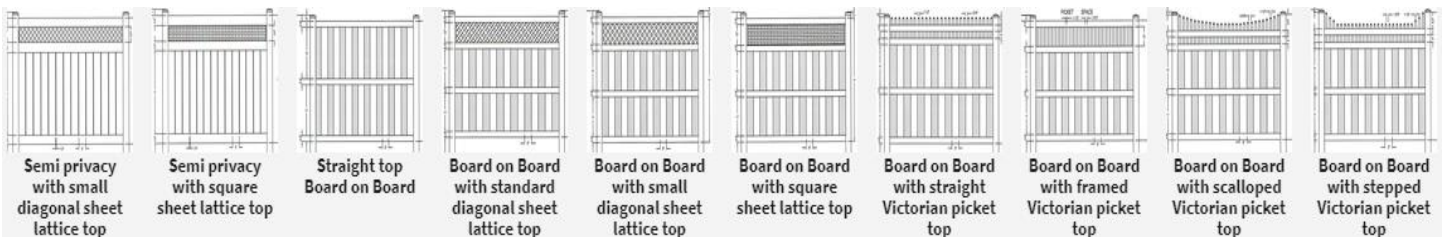

Name

Material type

State and Zip Code

Email

Telephone

Ship to locations outside the delivery area require an exact address – large orders may require a commercial location

Pro Fence Supply Illusions Vinyl Fence Quote Request

Vinyl Fence Panels – Please circle your selection/selections of style

Vinyl Colors - Please circle your choice/choices (Colors and Wood Grain finishes CAN be mixed)

Classic Series

Focus Colors – V300-6 are in stock and are ‘QuickShip’