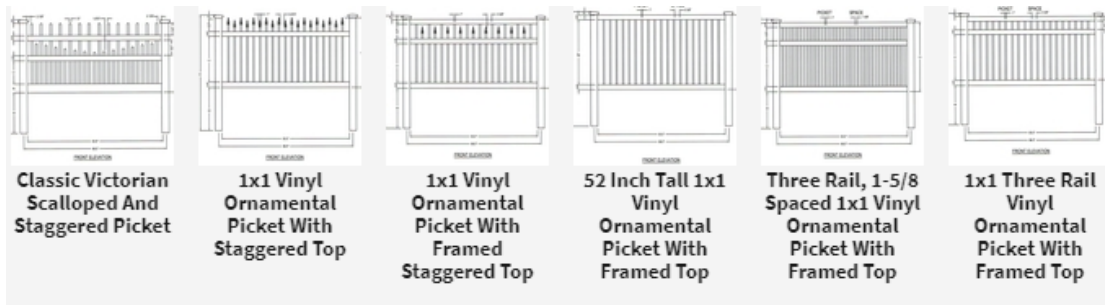

Name

Material type

State and Zip Code

Email

Telephone

Ship to locations outside the delivery area require an exact address – large orders may require a commercial location

Pro Fence Supply Illusions Vinyl Fence Quote Request

Vinyl Fence Panels – Please circle your selection/selections of style

Vinyl Colors - Please circle your choice/choices (Colors and Wood Grain finishes CAN be mixed)

Classic Series

Focus Colors – V300-6 are in stock and are ‘QuickShip’

Cedar

Driftwood

Illusions Vinyl gates feature 'welded' corners and are reinforced with a stainless steel 'truss rod'

Standard 3' & 4' Width Walk Gates (WVG), and 5' & 6' Width Drive Gates (VVG) (Custom Sizes and Styles Available)