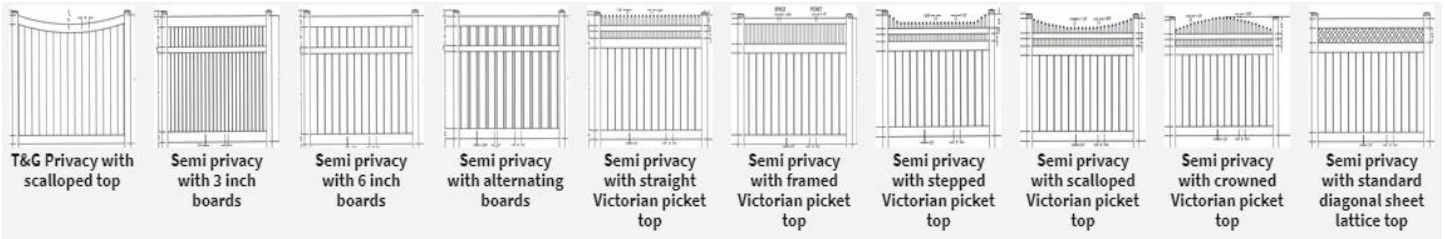

Name

Material type

State and Zip Code

Email

Telephone

Ship to locations outside the delivery area require an exact address – large orders may require a commercial location

Pro Fence Supply Illusions Vinyl Fence Quote Request

Vinyl Fence Panels – Please circle your selection/selections of style

Vinyl Colors - Please circle your choice/choices (Colors and Wood Grain finishes CAN be mixed)

Classic Series

Focus Colors – V300-6 are in stock and are ‘QuickShip’

Cedar

Driftwood

Illusions Vinyl gates feature 'welded' corners and are reinforced with a stainless steel 'truss rod'

Standard 3' & 4' Width Walk Gates (WVG), and 5' & 6' Width Drive Gates (VVG) (Custom Sizes and Styles Available)