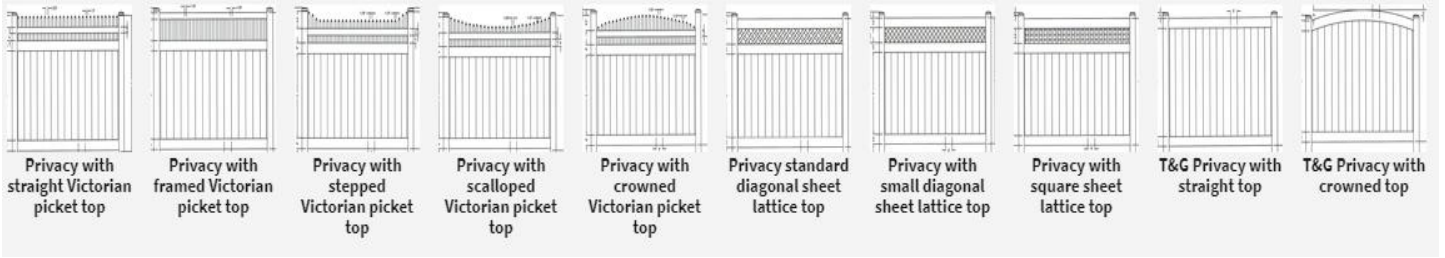

Name

Material type

State and Zip Code

Email

Telephone

Ship to locations outside the delivery area require an exact address – large orders may require a commercial location

Pro Fence Supply Illusions Vinyl Fence Quote Request

Vinyl Fence Panels – Please circle your selection/selections of style

Vinyl Colors - Please circle your choice/choices (Colors and Wood Grain finishes CAN be mixed)

Classic Series

Focus Colors – V300-6 are in stock and are ‘QuickShip’

Cedar

Driftwood

Illusions Vinyl gates feature 'welded' corners and are reinforced with a stainless steel 'truss rod'

Standard 3' & 4' Width Walk Gates (WVG), and 5' & 6' Width Drive Gates (VVG) (Custom Sizes and Styles Available)