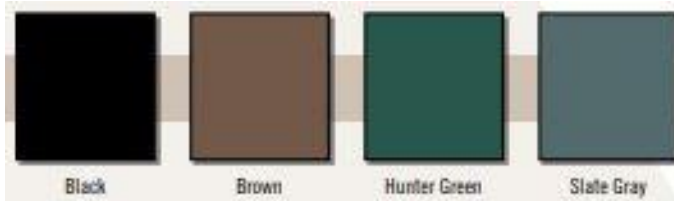

Vinyl Fence Panels – Please circle your selection/selections of style

Vinyl Colors - Please circle your choice/choices (Colors and Wood Grain finishes CAN be mixed)

Classic Series

Focus Colors – V300-6 are in stock and are ‘QuickShip’

CLASSIC WHITE

CLASSIC BEIGE

CLASSIC GRAY

CLASSIC CLAY (NEW!)

Estate Series

Mahogany

Walnut

Rosewood