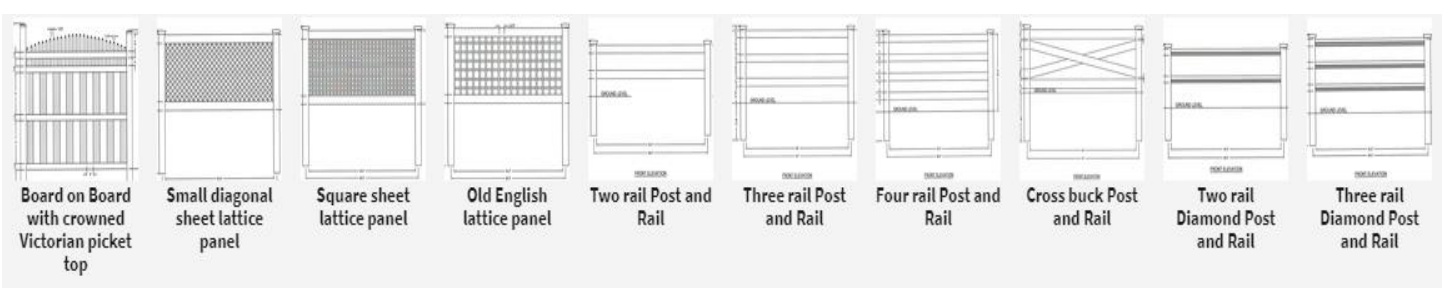

Pro Fence Supply Illusions Vinyl Fence Quote Request

Vinyl Fence Panels – Please circle your selection/selections of style