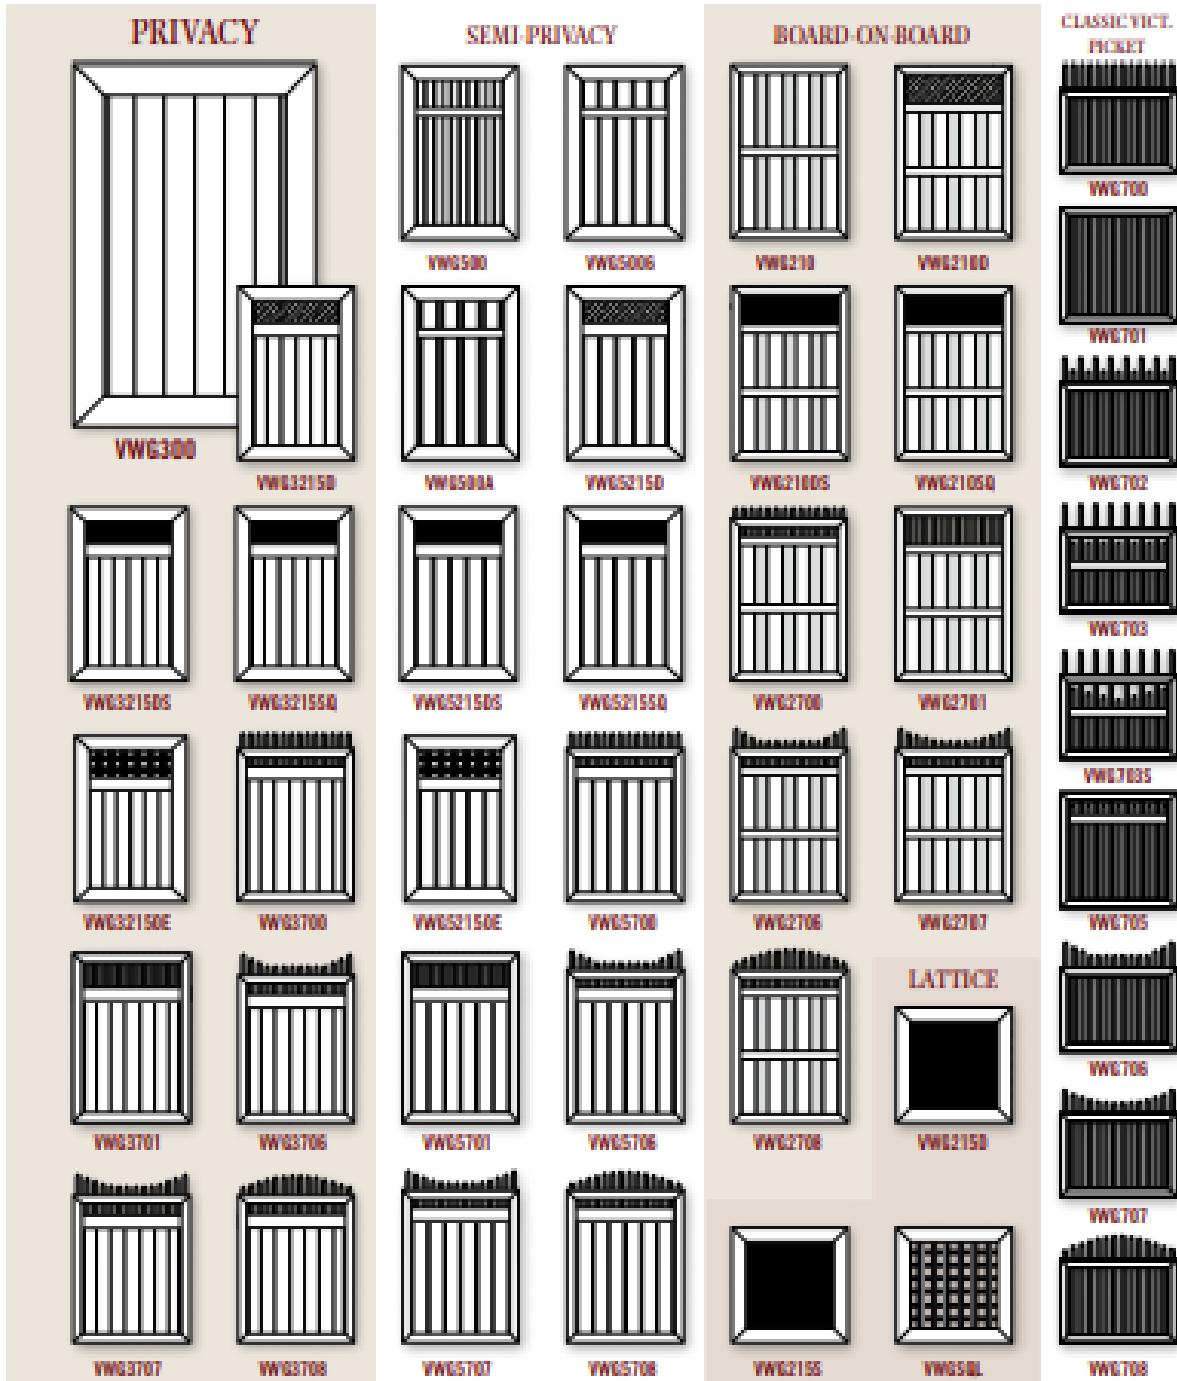

Vinyl Fence Panels – Please circle your selection/selections of style

Vinyl Colors - Please circle your choice/choices (Colors and Wood Grain finishes CAN be mixed)

Classic Series

Focus Colors – V300-6 are in stock and are ‘QuickShip’

CLASSIC WHITE

CLASSIC BEIGE

CLASSIC GRAY

CLASSIC CLAY (NEW!)

Estate Series

Mahogany

Walnut

Rosewood

Cedar

Driftwood

Illusions Vinyl gates feature 'welded' corners and are reinforced with a stainless steel 'truss rod'

Standard 3' & 4' Width Walk Gates (WVG), and 5' & 6' Width Drive Gates (VVG) (Custom Sizes and Styles Available)

POST AND RAIL

V3RWG
V3RWG
V4RWG
VDRG-42
VDRG-43
WVGCB

DRIVE GATES

For extended openings, simply order two gates to fill. (Up to 12' wide openings).
Shown: Two 5' Wide VVG300-56

ACCENT GATES

VBG1
VBG2
VBG3
VBG4
VBG5
VBG6
VBG7
VBG8
VBG10
VBG11
VBG12